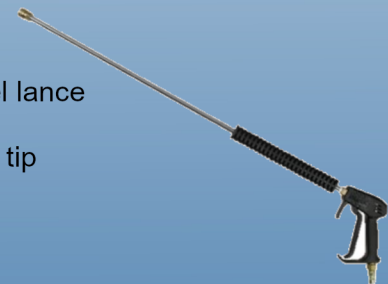

No Weep Trigger Gun

High Pressure Wand
4,000psi, 10GPM
36" insulated, plated steel lance
3/8" quick coupling inlet
1/4" female quick coupling tip
Rated to 99°C
2507MAGIC - $45.00